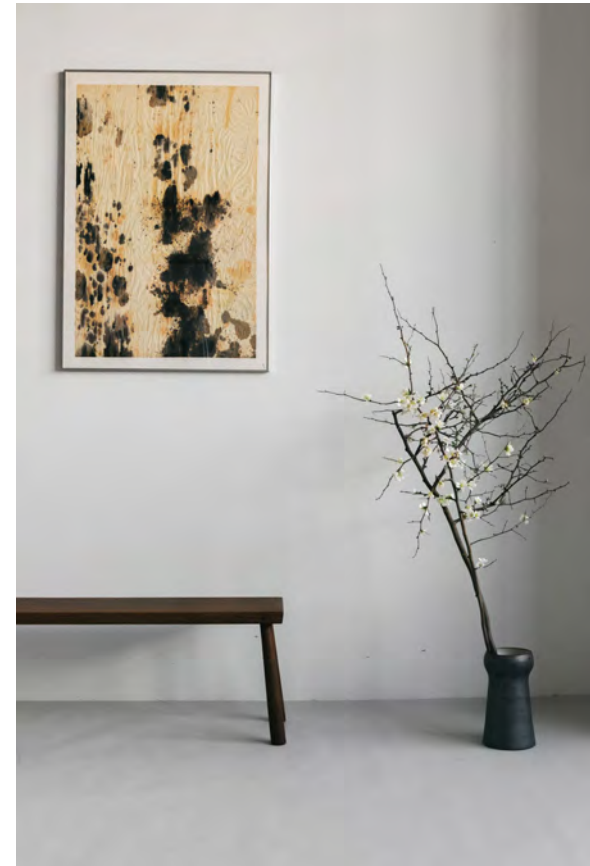

PINNED LEG BENCH

**PINNED LEG BENCH**

DIMENSIONS SHOWN (on front) 72" LONG X 13" WIDE X 16" TALL    PRICE \$1750

AVAILABLE FINISHES WHITE, GREY, NATURAL, TOBACCO (SHOWN), BLACK (SHOWN)

SIZING CAN BE CUSTOMIZED. LENGTHS OVER 6' WILL REQUIRE AN ADDITIONAL SET OF LEGS. WIDER WIDTHS ARE POSSIBLE SUBJECT TO WOOD AVAILABILITY)

BENCHES COME WITH LEATHER FEET PADS.