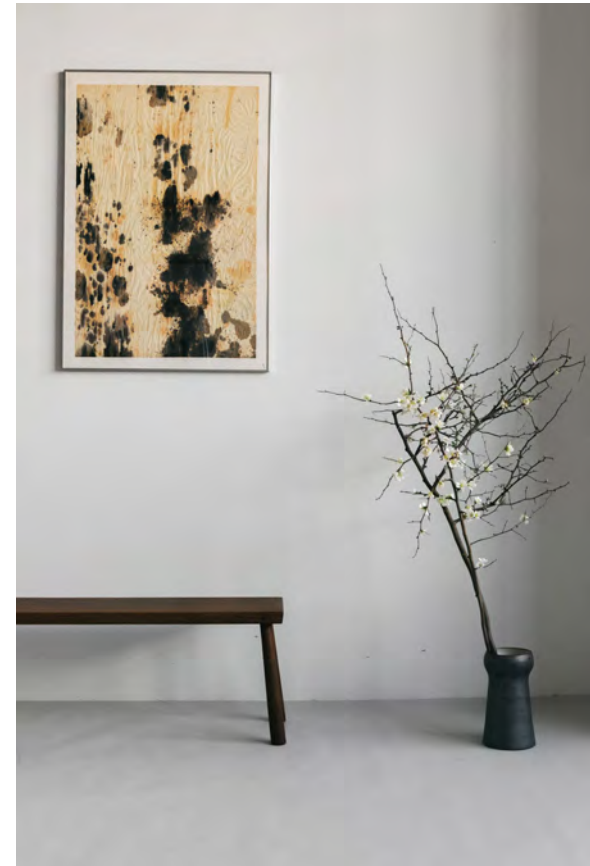

PINNED LEG BENCH

**PINNED LEG BENCH**

**DIMENSIONS SHOWN (on front) 72" LONG X 13" WIDE X 16" TALL**

**AVAILABLE FINISHES WHITE, GREY, NATURAL, TOBACCO (SHOWN), FUMED & BLACK (SHOWN)**

**AVAILABLE BY THE FOOT & HALF FOOT. LENGTHS OVER 6' WILL REQUIRE AN ADDITIONAL SET OF LEGS. WIDER WIDTHS ARE POSSIBLE SUBJECT TO WOOD AVAILABILITY**

**BENCHES COME WITH LEATHER FEET PADS.**